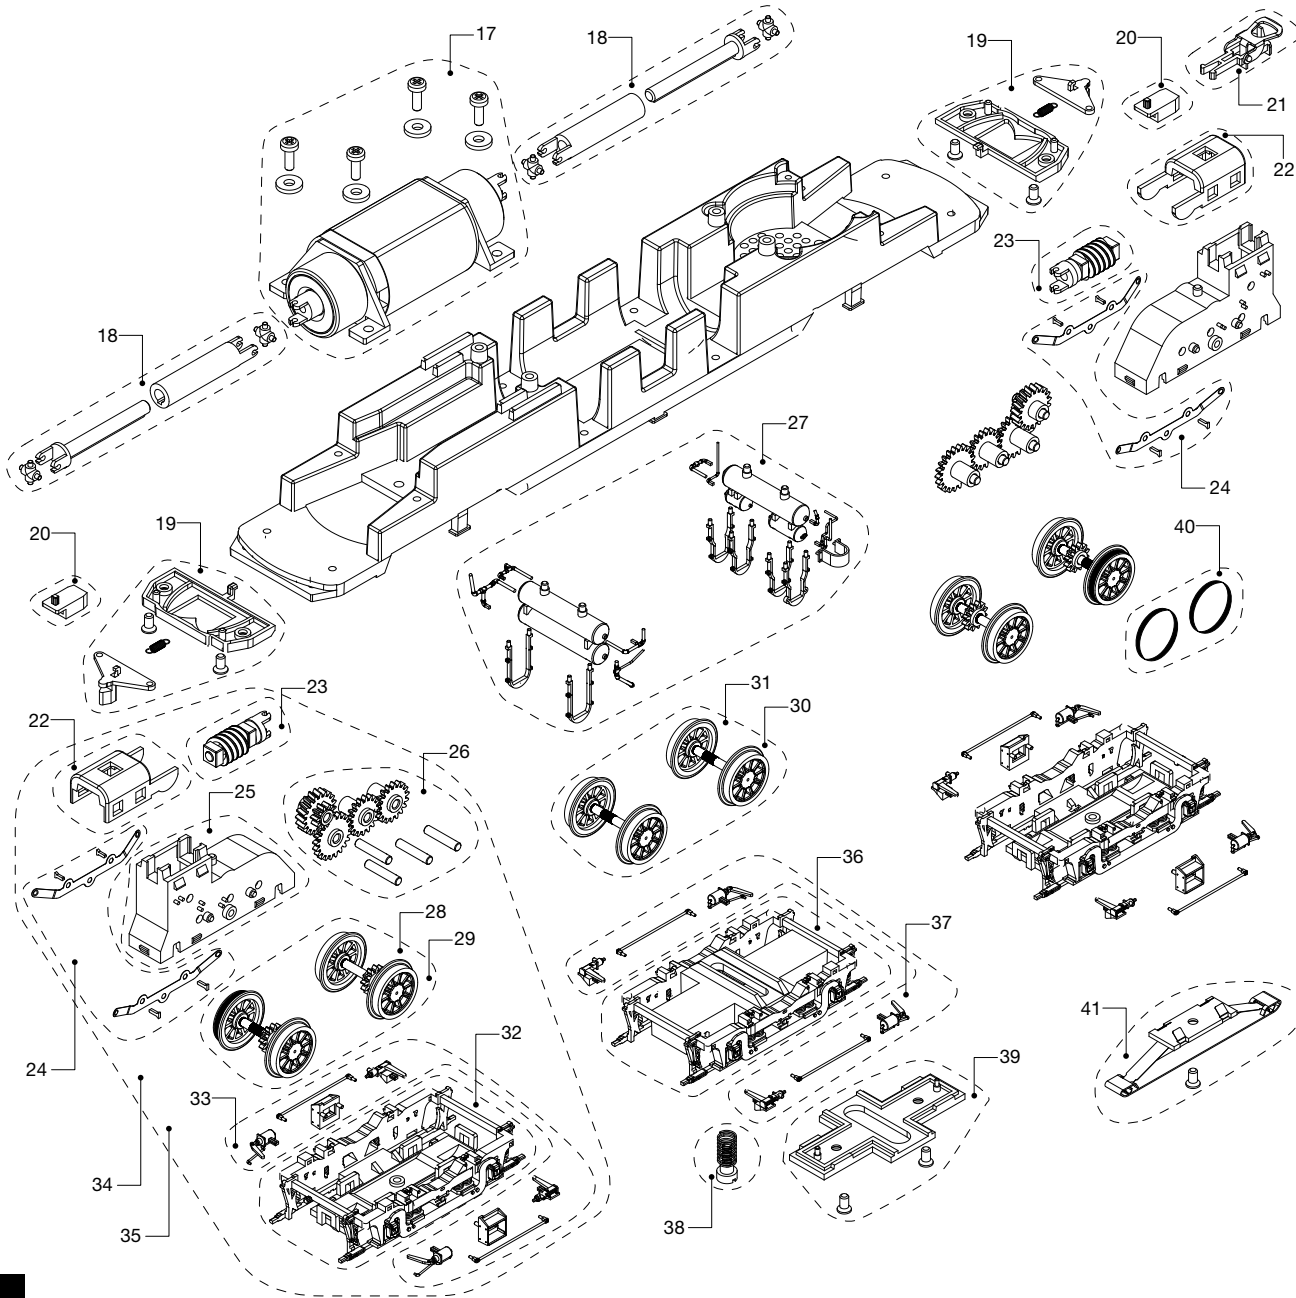

LISTA DE RECAMBIOS / LIST OF SPARES

Nº Artículo Item No	Descripción Description	Ref. repuesto Spare part ref.
1	Cubierta techo Roof cover	ER3024/01
2	Set de pantógrafos Pantograph set	ER3024/02
3	Accesorios techo Roof accessories	ER3024/03
4	Bocinas Horns	ER3024/04
5	Set limpiaparabrisas Wipers set	ER3024/05
6	Set barandillas frontales Set of front handrails	ER3024/06
7	Set de focos frontales Set of front lamps	ER3024/07
8	Topes, faldones y piezas frontales Buffers, skirts and front pieces	ER3024/08
9	Set topes Buffer set	ER3024/09
10	Set barandillas laterales Side handrails set	ER3024/10
11	Circuito impreso principal Main printed circuit	ER3024/11
12	Circuito impreso con luces Printed circuit with lights	ER3024/12
13	Caja de resonancia Speaker box	ER3024/13
14	Cabina completa con conductor Complete cabin with driver	ER3024/14
15	Decoder MM/DCC MM/DCC decoder	ER301/278
16	Decoder MM/DCC con sonido MM/DCC decoder with sound	ER301S278
17	Set motor Motor set	ER3024/17
18	Set cardan Cardan set	ER3024/18
19	Set enganche Coupler set	ER3024/19
20	Cajetín NEM NEM coupling box	ER3024/20
21	Enganche NEM NEM coupler	ER058